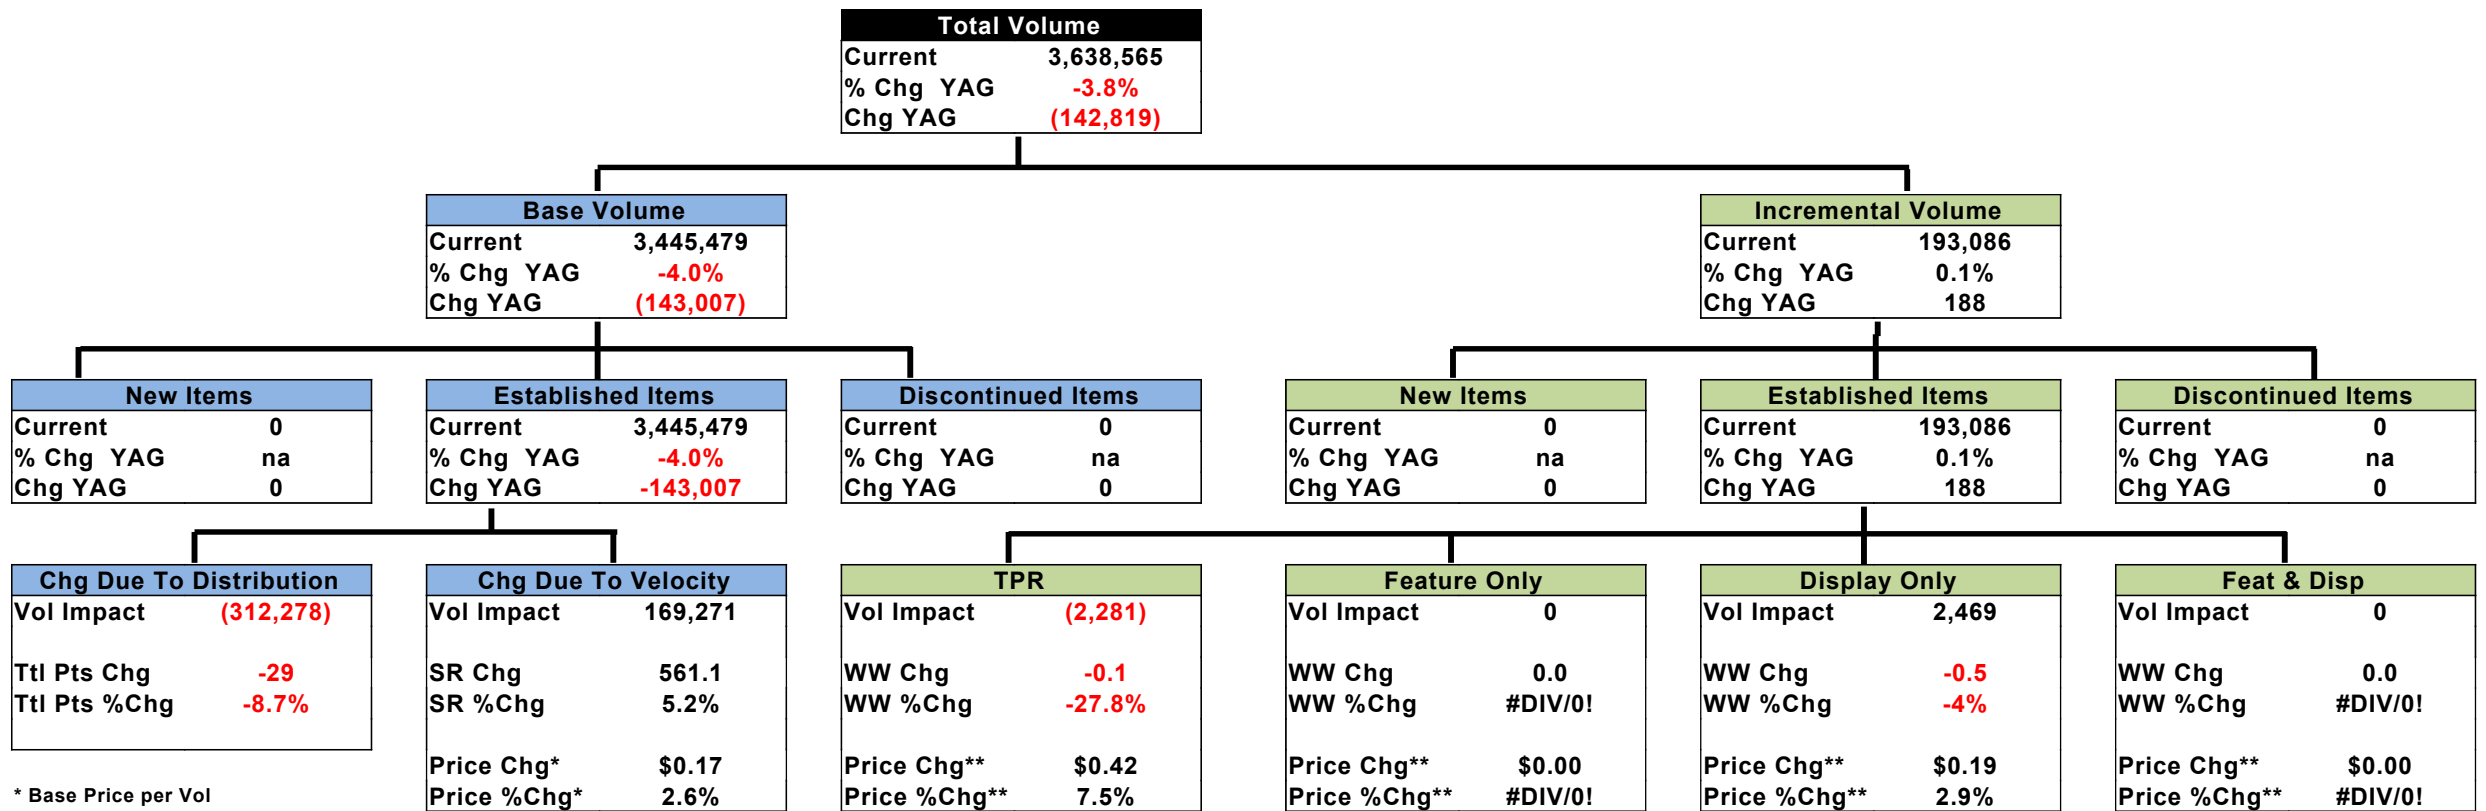

Volume Decomposition Report

HORMEL HRML SNACK TRAY PRTY TRY

Geography : Walmart Corp-RMA - Walmart
Time : Latest 52 Weeks Ending 10-25-15

* Base Price per Vol
** Merch Price per Vol